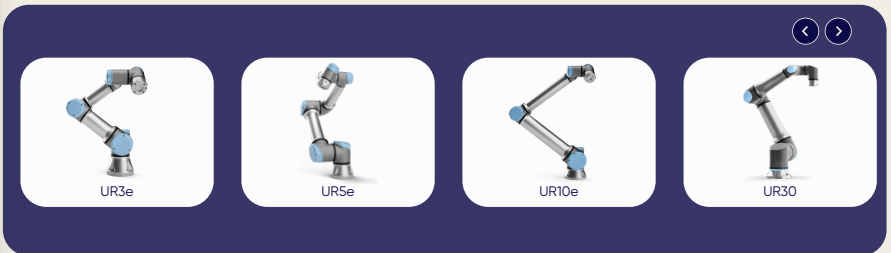

SUPPORTED PRODUCTS

Pick the perfect Robot for your needs

Doosan Cobots

Schneider Cobots

UR Cobots

Schneider Delta 2 Robots

**SEE ALL ROBOT
MODELS AVAILABLE**

Our endorsed robots are sourced from top brands in the industry, guaranteeing reliability, efficiency, and exceptional performance

LUXOLIS 3D VISION TECHNOLOGIES

Select from our range of cutting-edge 3D vision systems to boost your automation capabilities.

Luxolis 3D Caveiler Camera

Compact and compatible with any robot brand

Vantage Depth Camera